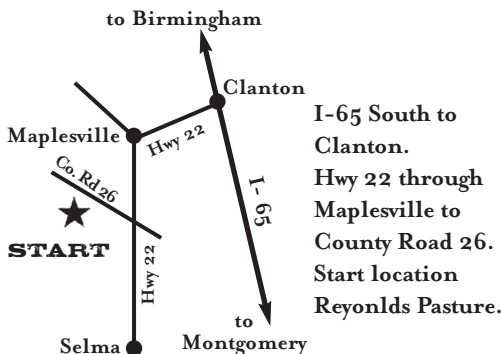

14TH ANNUAL
**SOUTHEAST
CROSS-COUNTRY
SHOOT-OUT**

20

12

**JANUARY
8TH**

**YOUTH EVENT:
MS YOUTH
CHAMPIONSHIP RACE
AND SERA KIDS' RACE**

**SUNDAY 8:00 AM
SIGN-UP 6:30 AM
RIDERS MEETING ON
STARTING LINE
ENTRY FEES:
PEE WEE/MINI \$20
GIRLS/JR A & B \$25**

CLASSES

SERA Beg PeeWee
MS PeeWee 7-8/SERA PeeWee
MS Mini B
MS Mini A/SERA Int Kid
MS Jr B
MS Jr A/ SERA Veteran Kid
SERA Girls Int 9-13yrs
SERA Girls Veteran 12yrs and older

RACE LOCATION

Sign up
(for motorcycles):
Saturday 2:00 pm-5:00 pm
Sunday opens at 7:00 am